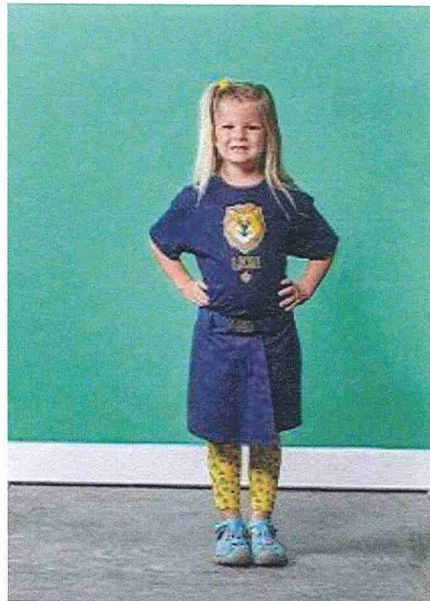

Lion – Kindergarten

The Lion Cub Scout uniform has the following parts:

1. **Shirt** - The official Lion t-shirt.
2. **Belt** - Official navy-blue web belt with metal buckle.
4. **Cap** - Official navy-blue Lion cap.
5. **Neckerchief** - Optional Lion neckerchief. The Lion den decides if they will wear the neckerchief.
6. **Neckerchief slide** - Optional Lion neckerchief slide.

Tiger - First Grade

The Tiger Cub Scout uniform has the following parts:

1. **Shirt** - The official blue uniform shirt is available with long or short sleeves and has button-flap pockets.
2. **Pants** - Shorts, long pants, skorts, and roll up pants all are in official blue.
3. **Belt** - Official navy-blue web belt with metal buckle.
4. **Socks** - Official socks are available in three lengths: ankle, crew, and knee. Tiger socks have an orange band on the top.
5. **Hat** - Official blue hat with orange front and Tiger emblem.
6. **Neckerchief** - Orange triangular neckerchief with Tiger logo. Official BSA neckerchiefs are the only neckerchiefs that are part of the uniform.
7. **Neckerchief slide** - Official gold-tone metal slide with orange Tiger emblem. Cub Scouts may wear handmade neckerchief slides.