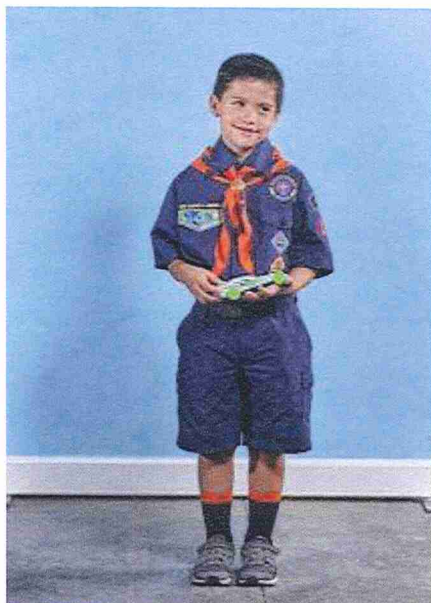

Lion – Kindergarten

The Lion Cub Scout uniform has the following parts:

1. **Shirt** - The official Lion t-shirt.
2. **Belt** - Official navy-blue web belt with metal buckle.
4. **Cap** - Official navy-blue Lion cap.
5. **Neckerchief** - Optional Lion neckerchief. The Lion den decides if they will wear the neckerchief.
6. **Neckerchief slide** - Optional Lion neckerchief slide.

Tiger - First Grade

The Tiger Cub Scout uniform has the following parts:

1. **Shirt** - The official blue uniform shirt is available with long or short sleeves and has button-flap pockets.
2. **Pants** - Shorts, long pants, skorts, and roll up pants all are in official blue.
3. **Belt** - Official navy-blue web belt with metal buckle.
4. **Socks** - Official socks are available in three lengths: ankle, crew, and knee. Tiger socks have an orange band on the top.
5. **Hat** - Official blue hat with orange front and Tiger emblem.
6. **Neckerchief** - Orange triangular neckerchief with Tiger logo. Official BSA neckerchiefs are the only neckerchiefs that are part of the uniform.
7. **Neckerchief slide** - Official gold-tone metal slide with orange Tiger emblem. Cub Scouts may wear handmade neckerchief slides.