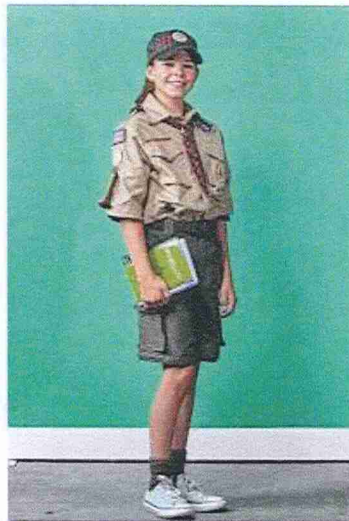

Webelos - Fourth and Fifth Grade

The Webelos belt is going through a rolling change from navy-blue web belt with Webelos buckle to green web belt with BSA buckle. Either is acceptable for the 2018-19 program year.

The Webelos Cub Scout uniform has the following parts:

1. **1. Shirt** - The official tan uniform shirt is available with long or short sleeves and has button-flap pockets.
2. **2. Pants** - The official green shorts, long pants, skorts, and roll up pants.
3. **3. Belt** - Official navy-blue web belt with metal buckle or the green web belt with BSA buckle is acceptable for the 2018-19 program year.
4. **4. Socks** - Official green socks are available in three lengths: ankle, crew, and knee.
5. **5. Hat** - Official green hat with Webelos plaid front and Webelos emblem.
6. **6. Neckerchief** - Webelos plaid triangular neckerchief with Webelos logo. Official BSA neckerchiefs are the only neckerchiefs that are part of the uniform.
7. **7. Neckerchief slide** - Official gold-tone metal slide with Webelos emblem. Cub Scouts may wear handmade neckerchief slides.
8. **8. Webelos Colors** - The Webelos Colors is an optional uniform piece that is worn on the right sleeve to display the Webelos Adventure Pins that have been earned. If the Webelos Colors are not used, Webelos Adventure Pins may be worn on the Webelos hat.